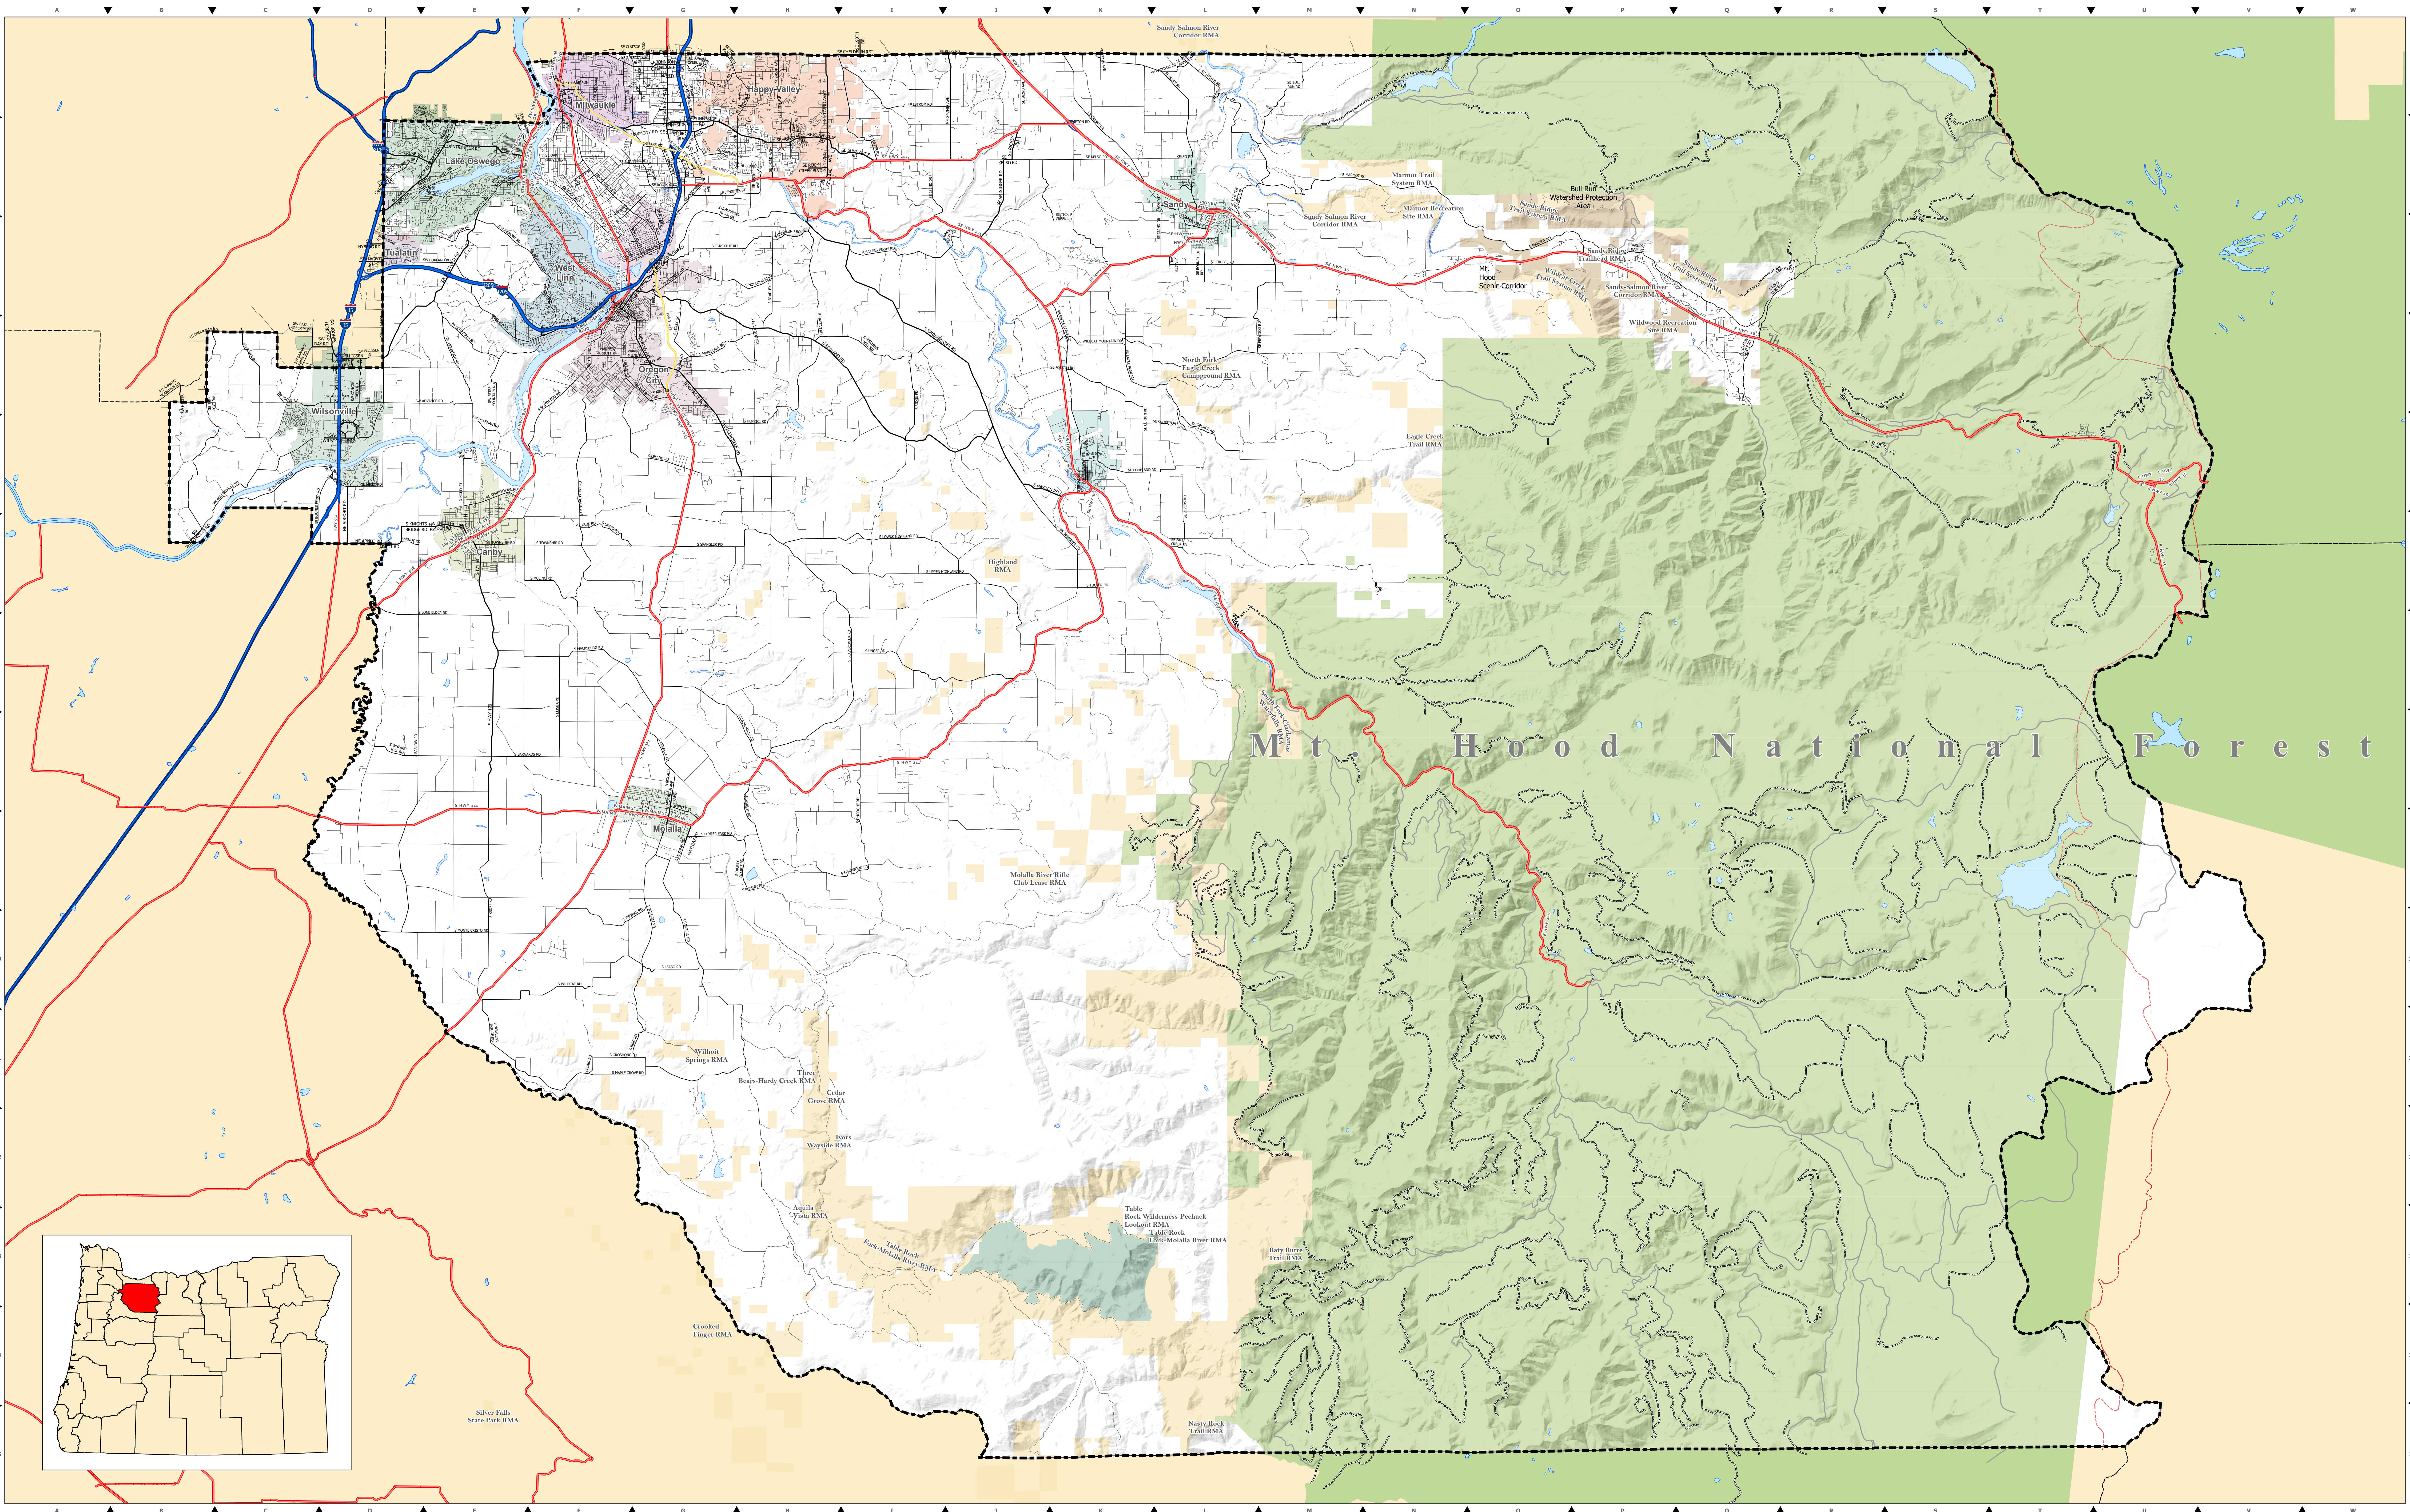

RECREATION

NAVIGATION

CITIES AND COMMUNITIES

Barlow	Portland	Happy Valley	Lake Oswego	Rivergrove
Johnson City	Portland	Happy Valley	Lake Oswego	Tualatin
Wilsonville	Portland	Happy Valley	Happy Valley	Molalla
Estacada	Portland	Happy Valley	Happy Valley	Lake Oswego
Gladstone	Portland	Happy Valley	Happy Valley	Lake Oswego
Lake Oswego	Portland	Sandy	Happy Valley	Happy Valley
Lake Oswego	Portland	Tualatin	Happy Valley	Rivergrove
Lake Oswego	Portland	West Linn	Happy Valley	Canby
Oregon City	Portland	Happy Valley	Happy Valley	Milwaukie

LEGEND

- Fire stations - SDE
- Elementary School
- Middle School
- High School
- Skills Center
- College / University
- Pacific Crest Trail
- County Courthouse
- City Hall
- Hospital
- Airport
- Parks (Public)
- Parks (Other)
- Golf Course
- Boat Launch
- Winter Recreation
- Cemetery
- Library
- Ferry Crossing
- Swimming
- Oregon Trail Interp. Center
- Viewing Area
- Freeway
- Expressway / State Highway
- Major Arterial / State Highway
- Minor Arterial
- Collector
- Connector
- Local
- Private w/ Address
- Private w/out Address
- Driveway, School Roads
- Railroad
- Unnamed park roads, school roads
- Trails, ferry crossings
- Forest Service Paved
- Forest Service Aggregate Road
- General dirt, unknown road or trail
- Freeway Ramp
- County Boundary
- USGS Township
- 99
- <all other values>
- Recreation
- National Forest
- Clackamas County

Mt. Hood National Forest