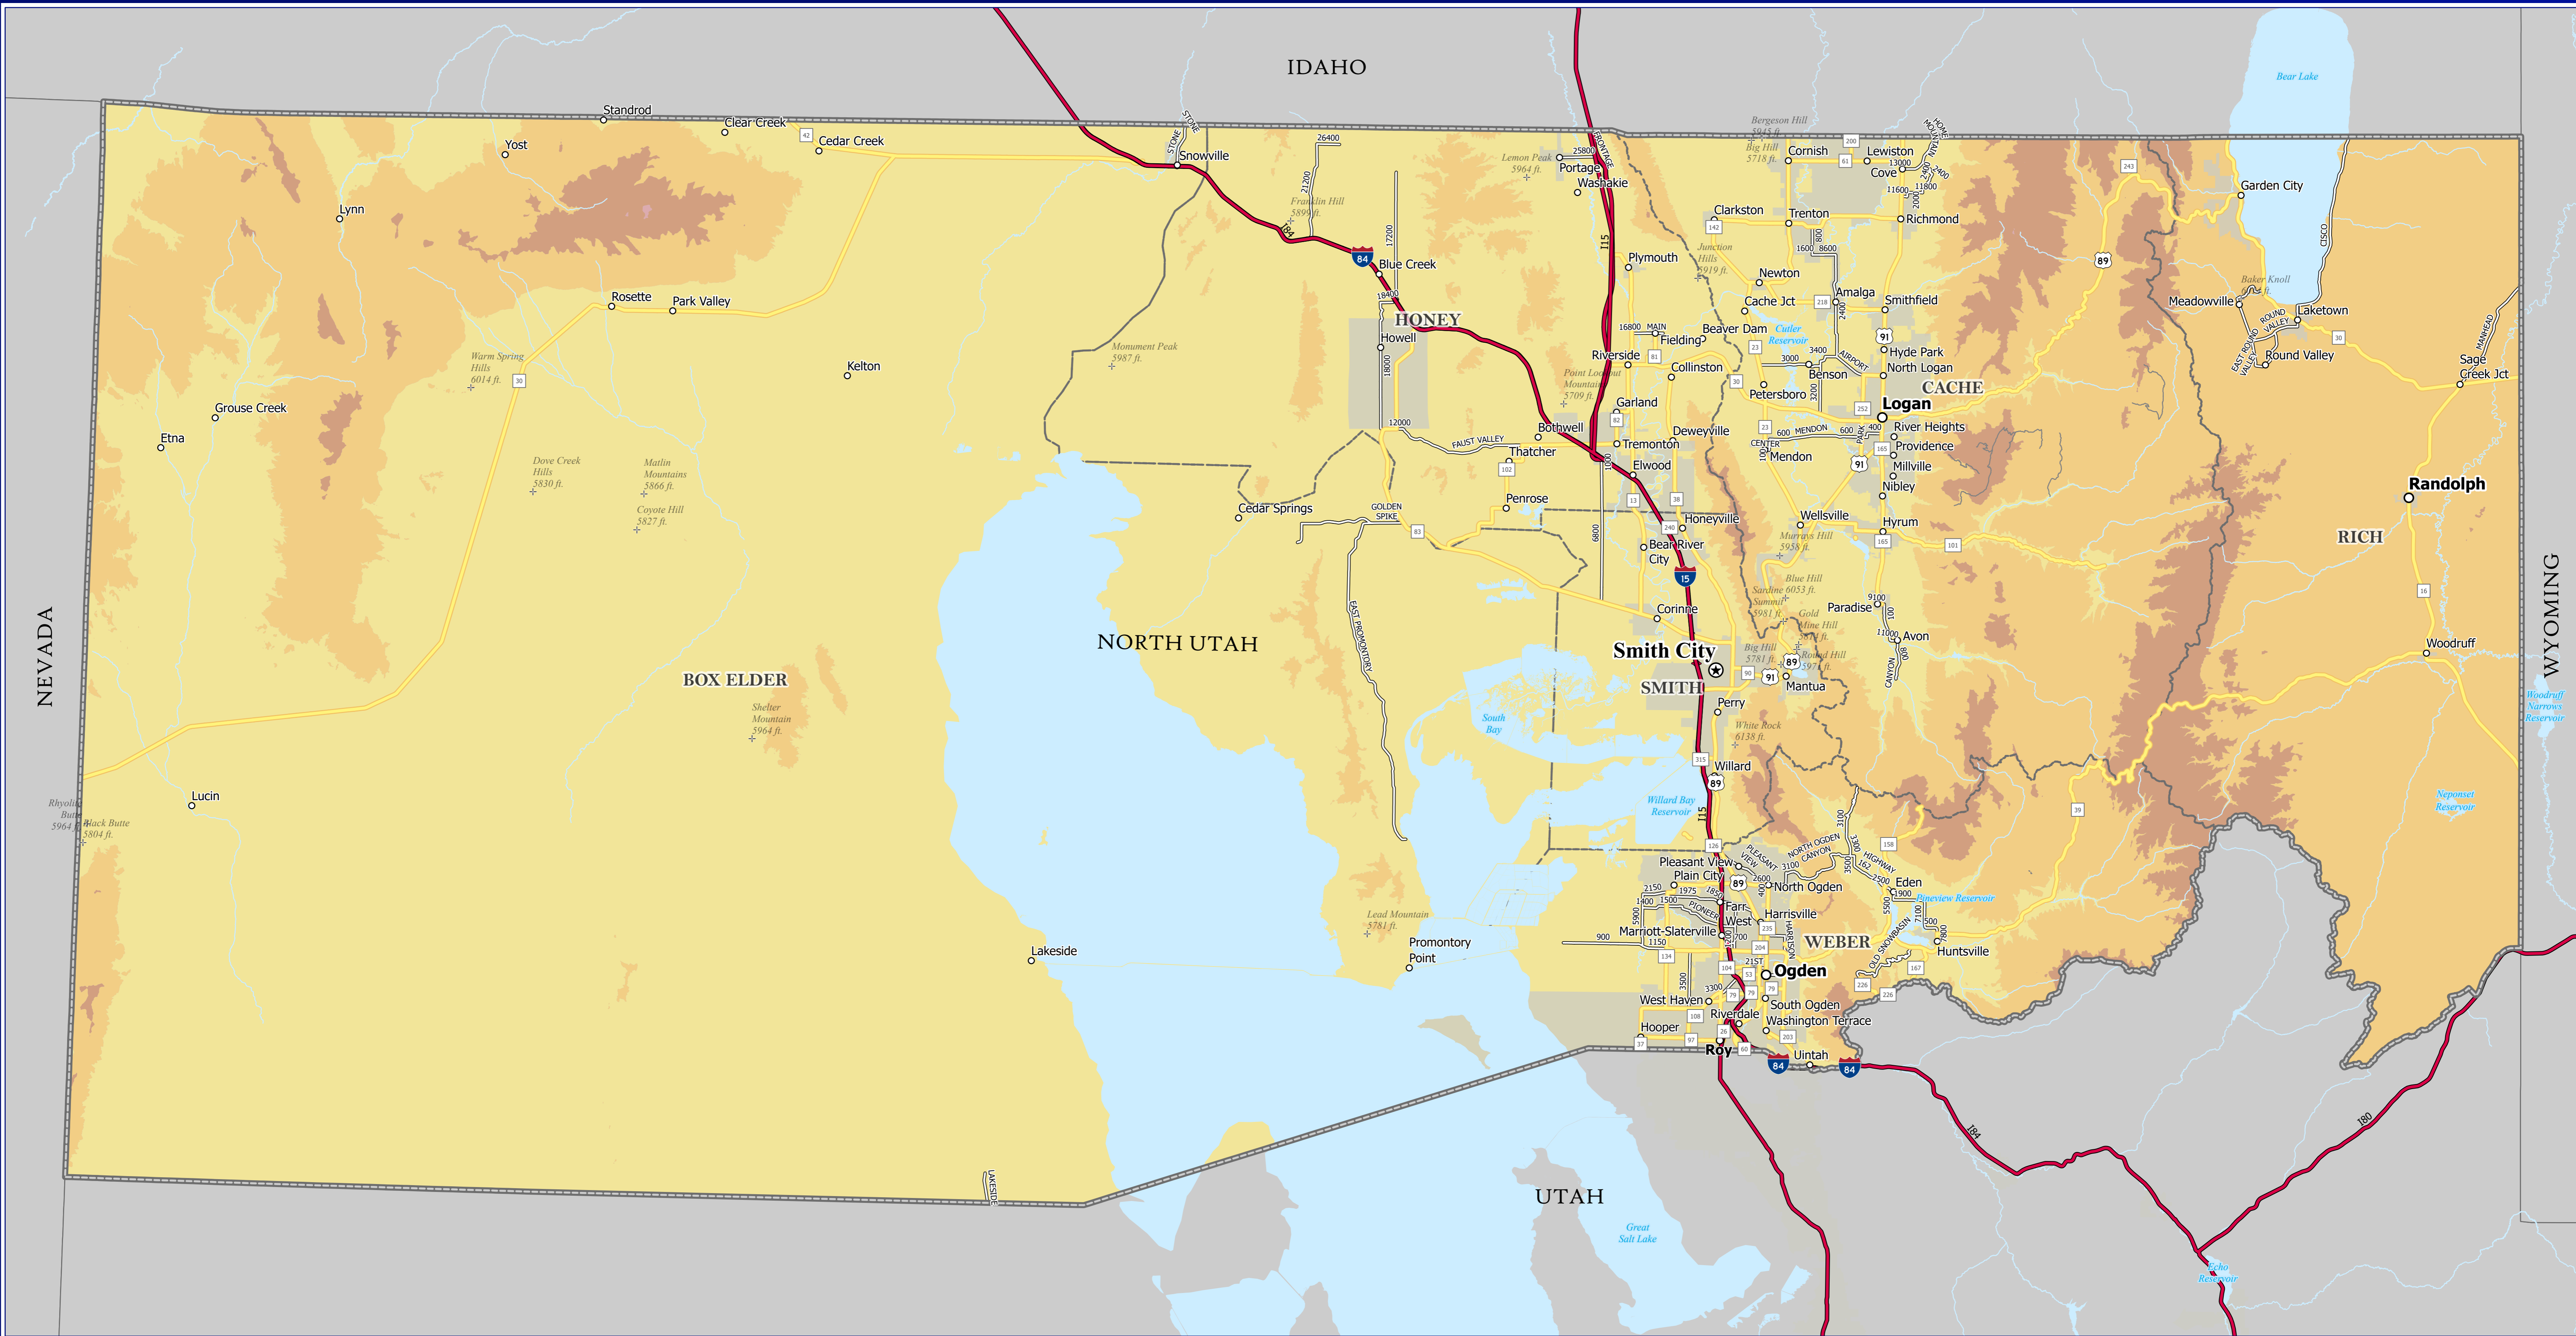

STATE OF NORTH UTAH GENERAL STATE MAP

Legend

- North Utah State Boundary
- County Boundaries
- Lakes
- Rivers and Streams
- Municipal Boundaries
- Interstates
- US Highways, Unseparated
- Major State Highways, Unseparated
- Other State Highways (Institutional)
- Ramps, Collectors
- Major Local Roads, Paved
- <all other values>
- Other States
- Capital
- County Seat
- Medium
- Town/Place
- Mountains and Peaks

Magnetic North, True North

Scale: 0 to 2,760 Miles

Major Cities and Towns

NAME	POPULATION	NAME	POPULATION
Ogden	85183	Riverdale	8594
Logan	49612	North Logan	8394
Roy	37669	Pleasant View	8088
Smith City	18277	Tremonton	7828
North Ogden	17599	Hyrum	7794
South Ogden	16872	Hooper	7345
West Haven	10433	Providence	7128
Smithfield	9639	Farr West	6042
Washington Terrace	9251		

State Flag

State Seal

Data and Information Property of the North Utah Department of Transportation © 2019-2020
PCA: 821-111C12413287